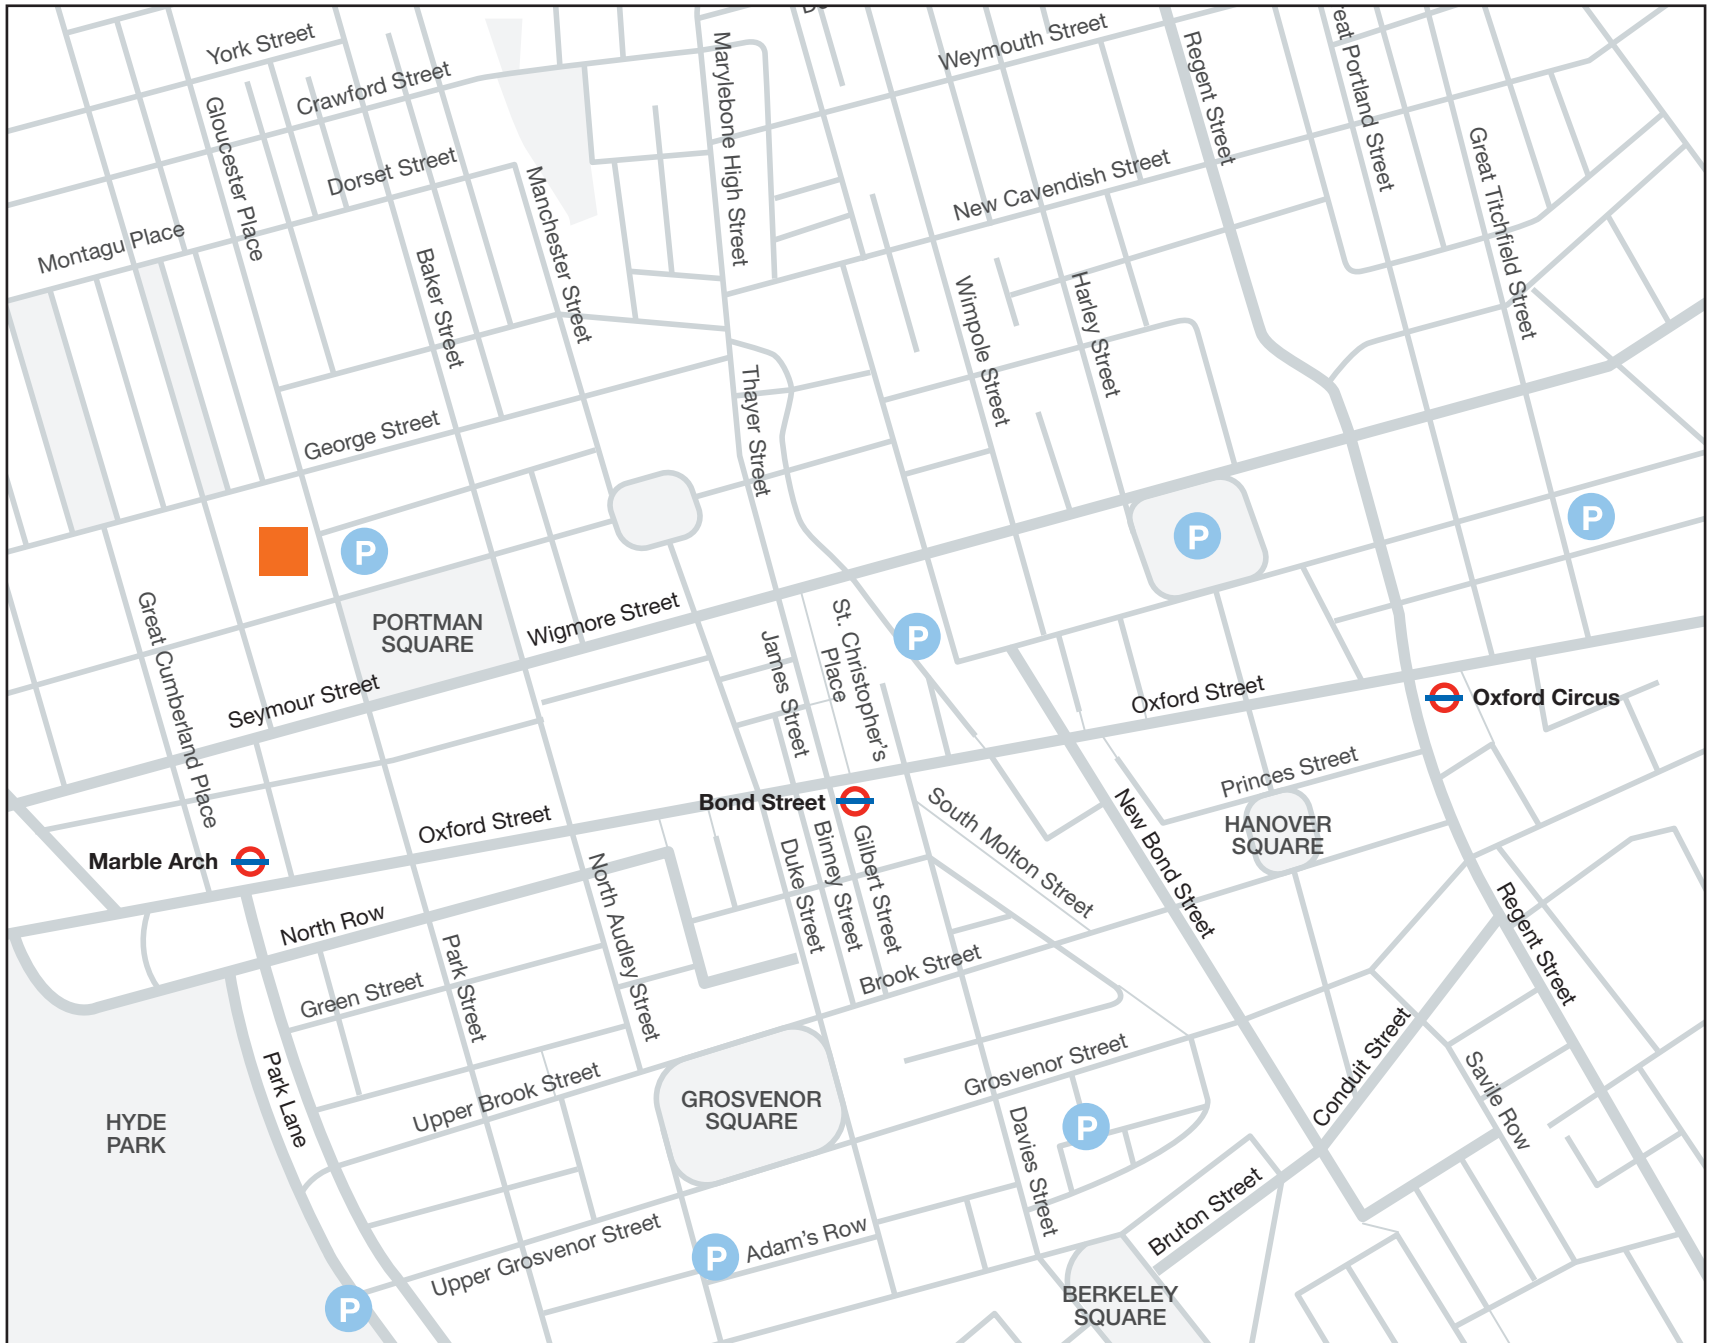

# Auction Venue/ Radisson Blu Portman Hotel

Welcome to the current Acuitus Auction

Date:

Time:

 **The Auction will take place at the Radisson Blu Portman Hotel**

Radisson Blu Portman Hotel,  
22 Portman Square,  
London, W1H 7BG  
T +44 (0)20 7208 6000

 The Radisson Blu Portman Hotel is located in the heart of London close to Oxford Street, Marble Arch and Hyde Park.

It has excellent public transport links being close to Marble Arch and Bond Street underground stations and the many bus routes along Oxford Street. All London main line railway stations are in easy reach with Heathrow Airport being only 30 minutes away via Paddington Station.

 The hotel is also easy to get to by car and it has its own underground car park. There are several other public car parks close by.