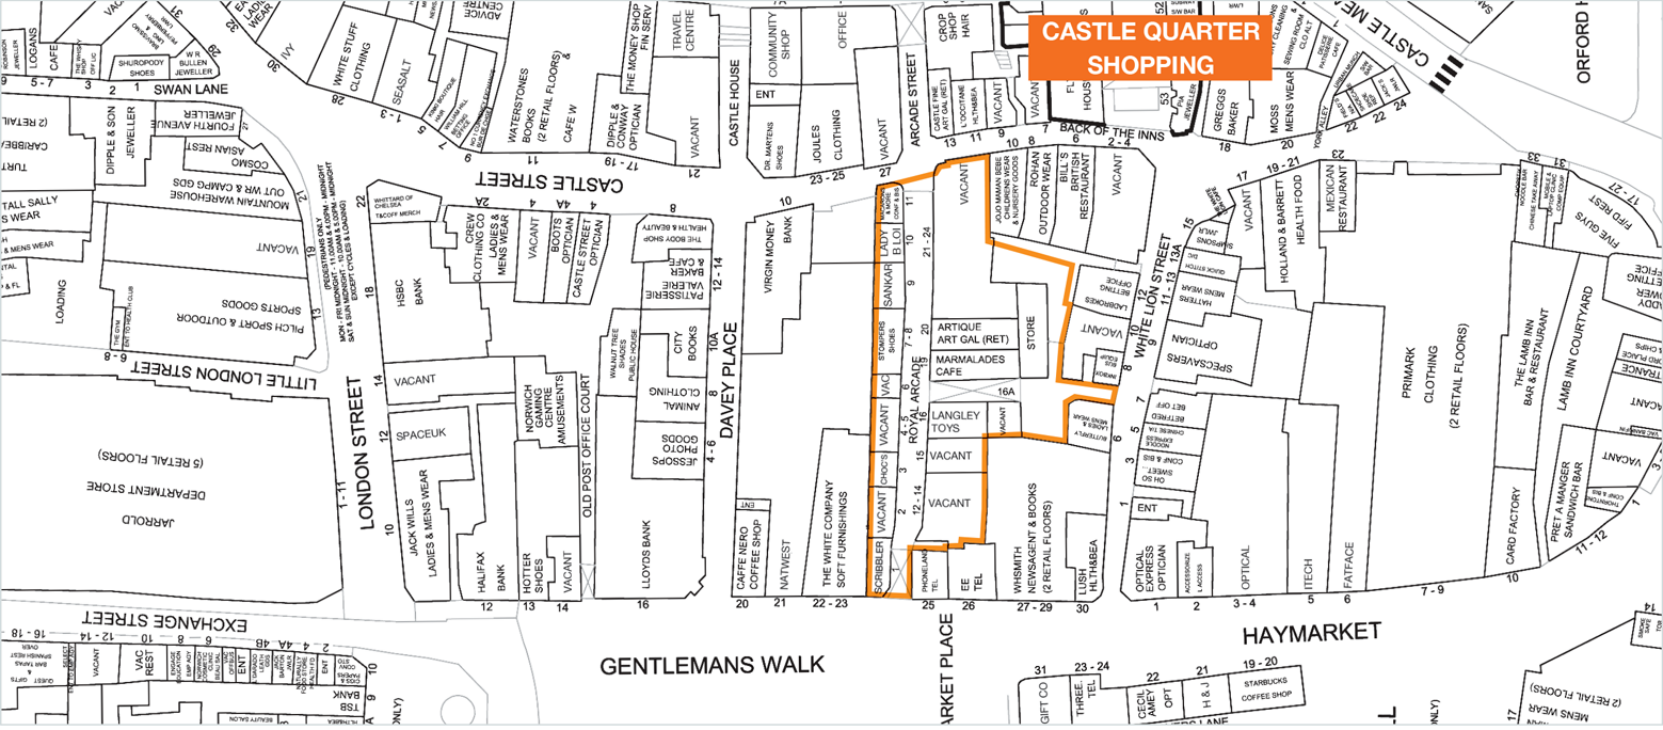

**CASTLE QUARTER
SHOPPING**

EXCHANGE STREET

LONDON STREET

CASTLE STREET

DAVEY PLACE

MARKET PLACE

GENTLEMANS WALK

HAYMARKET

SCRAMBLER
VACANT

STOMPERS
SHOES

SANKAR
LADIES & GENTS
BLOUSE & B&B

VACANT

ARTIQUE
ART GAL (RET)

SWAN LANE

WHITE STUFF
CLOTHING

SEASALT

WATERSTONES
BOOKS
(2 RETAIL FLOORS)

CAFE W

DIPPLE & CONWAY
OPTICIAN

VACANT

TRAVEL CENTRE

COMMUNITY SHOP

OFFICE

ARCADIE STREET