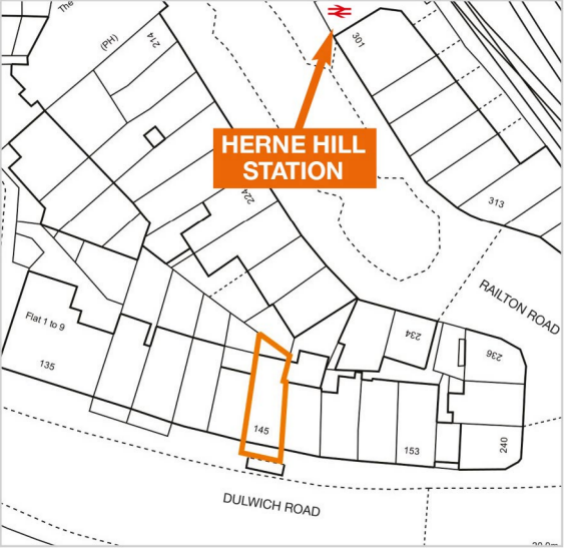

**HERNE HILL
STATION**

The

(PH)

274

301

224

313

Flat 1 to 9

135

234

RAILTON ROAD

236

145

153

240

DULWICH ROAD