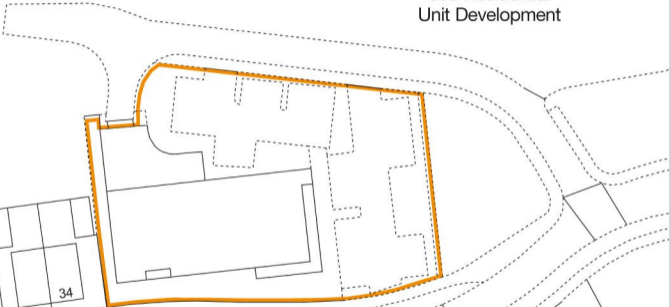

Brampton Park
600 Residential
Unit Development

CENTRAL AVENUE