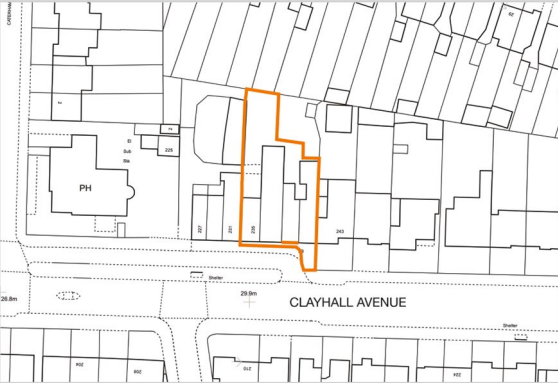

CATERHAM

PH

Sub
Sta

225

227

231

235

243

26.8m

29.9m

CLAYHALL AVENUE

Bus Stop

Bus Stop

202

203

204

205

206

207

208

209

210

211

212

213

214

215

216

217

218

219

220

221

222

223

224

225

226

227

228

229

230

231

232

233

234

235

236

237

238

239

240

241

242

243

244

245

246

247

248

249

250

251

252

253

254

255

256

257

258

259

260

261

262

263

264

265

266

267

268

269

270

271

272

273

274

275

276

277

278

279

280

281

282

283

284

285

286

287

288

289

290

291

292

293

294

295

296

297

298

299

300