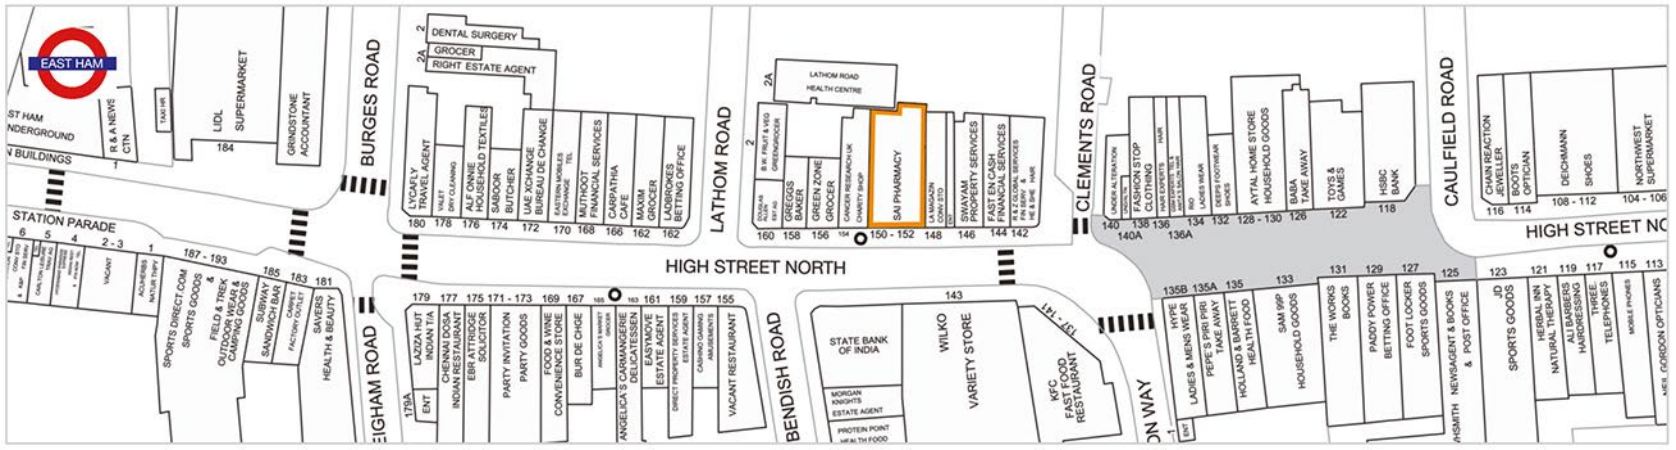

EAST HAM

ST HAM  
UNDERGROUND

STATION PARADE

6 5 4 2-3 1

VACANT

SPORTS DIRECT.COM  
SPORTS GOODS

FIELD & TREK  
OUTDOOR WEAR &  
CAMPING GOODS

SUBWAY  
SANDWICH BAR