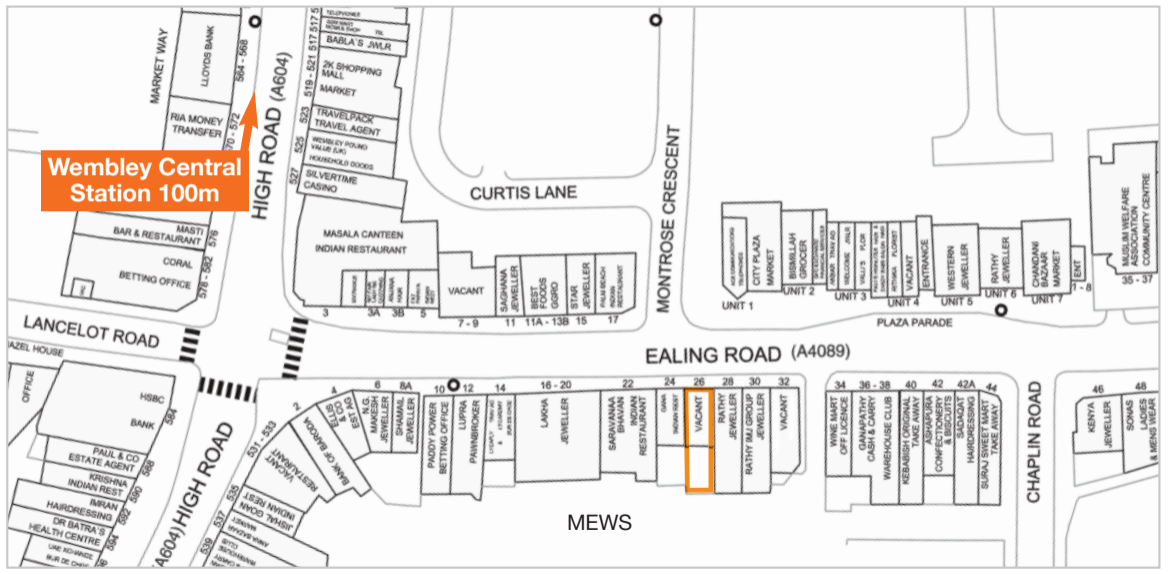

Wembley Central Station 100m

MARKET WAY  
LLOYDS BANK  
RIA MONEY TRANSFER  
70 - 572  
564 - 568

HIGH ROAD (A604)

CURTIS LANE

MONTROSE CRESCENT

EALING ROAD (A4089)

LANCELOT ROAD

A604) HIGH ROAD

MEWS

PLAZA PARADE

CHAPLIN ROAD

MASI BAR & RESTAURANT  
CORAL BETTING OFFICE  
578 - 582 576

2K SHOPPING MALL  
MARKET  
TRAVELPACK TRAVEL AGENT  
WEVLEY POUND VALUE (UK)  
HOURKOLD DOORS  
SILVERTIME CASINO

MASALA CANTEN  
INDIAN RESTAURANT

VACANT  
SAGHANA JEWELLER  
BEST FOODS GAGRO  
STAR JEWELLER  
PILLS BEACH INDIAN RESTAURANT

UNIT 1  
CITY PLAZA MARKET  
UNIT 2  
BISMILLAH GROCER  
UNIT 3  
WELCOME JAIL  
VALU'S FLOOR  
UNIT 4  
ENTRANCE  
WESTERN JEWELLER  
RATHY JEWELLER  
UNIT 5  
UNIT 6  
CHANDANI BAZAAR MARKET  
UNIT 7  
ENT

WINE MART OFF LICENCE  
GANAPATHY CASH & CARRY  
WAREHOUSE CLUB  
KEBABISH ORIGINAL TAKE AWAY  
ASHAPURA CONFECTIONERY & BISCUITS  
SADQAT HAIRDRESSING  
SURAJ SWEET MART TAKE AWAY

46  
KENYA JEWELLER  
48  
SONAS LADIES MENS WEAR