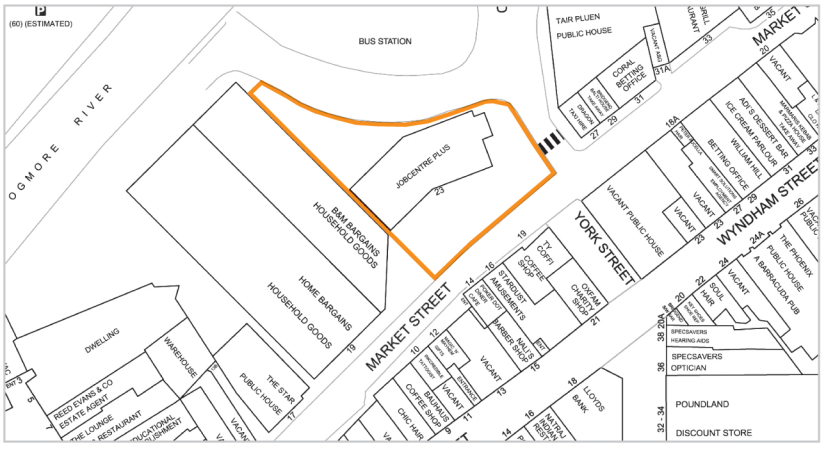

(60) (ESTIMATED)

BUS STATION

TAIR PLUEN
PUBLIC HOUSE

CORAL
BETTING
OFFICE

MARKET

JOBCENTRE PLUS

B&M BARGAINS
HOUSEHOLD GOODS

HOME BARGAINS
HOUSEHOLD GOODS

YORK STREET

WYNDHAM STREET

MARKET STREET

DWELLING

WAREHOUSE

THE STAR
PUBLIC HOUSE

REED EVANS & CO
ESTATE AGENT

RESTAURANT

EDUCATIONAL
ESTABLISHMENT

LLOYDS
BANK

SPECSAVERS
HEARING AID

SPECSAVERS
OPTICIAN

POUNDLAND

DISCOUNT STORE

38 20A
36
32 - 34

19
16
14
12
10
8
6
4

24
22
20
18
16
14
12
10
8
6
4

24A
22A
20A
18A
16A
14A
12A
10A
8A
6A
4A

24
22
20
18
16
14
12
10
8
6
4

24
22
20
18
16
14
12
10
8
6
4

35
20
15
10
5