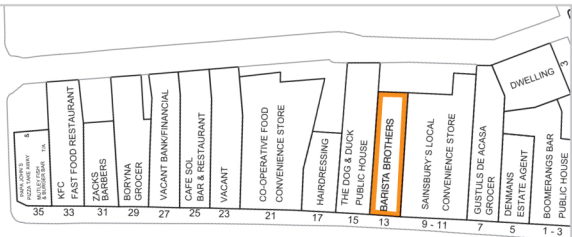

MOOR VIEW TERRACE

MUTLEY PLAIN

TERRACE

AVENUE ROAD