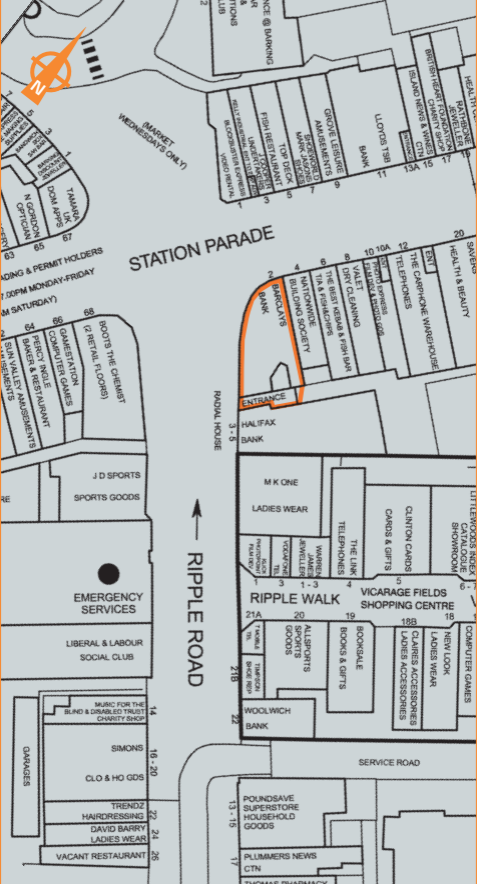

# STATION PARADE

RADIAL HOUSE

# ↑ RIPPLE ROAD

# RIPPLE WALK

SERVICE ROAD

HEALTH & BEAUTY  
 RATHBONE JEWELLER  
 BRITISH HEART FOUNDATION CHRISTY SHOP  
 ISLAND NEWS & WINES CTN  
 LLOYDS TSB BANK  
 GROVE LEISURE AMUSEMENTS  
 SPACEWORKS MARK JACOBS MARK JACKES  
 TOP DECK  
 FISH RESTAURANT  
 JACOBS LINGERIE FACTORY  
 REALTY CONSULTANT EXPERTS  
 VIDEO RENTAL  
 ANCE @ BARBING  
 AR & UTIONS CLUB

MUSIC FOR THE BLIND & DISABLED TRUST CHARITY SHOP  
 SIMONS  
 CLO & HO GDS  
 TRENDZ HAIRDRESSING  
 DAVID BARRY LADIES WEAR  
 VACANT RESTAURANT  
 GARAGES

21A 20 19 18B 18  
 VICARAGE FIELDS SHOPPING CENTRE  
 WARREN JAMES JEWELLER  
 VOYAGERS TEL  
 KNOX PHOTOGRAPHY FILM DEV  
 THE LINK TELEPHONES  
 CLINTON CARDS  
 CARDS & GIFTS  
 LITTLEWOODS INDEX CATALOGUE SHOWROOM  
 COMPUTER GAMES  
 NEW LOOK  
 LADIES WEAR  
 CLAIRES ACCESSORIES LADIES ACCESSORIES  
 BOOKSALE  
 BOOKS & GIFTS  
 ALLSPORTS SPORTS GOODS  
 THOMAS PHARMACY  
 THOMAS SHOE REP  
 WOOLWICH BANK  
 21B 22  
 POUNDSAVE SUPERSTORE HOUSEHOLD GOODS  
 13-15  
 PLUMMERS NEWS CTN  
 THOMAS PHARMACY