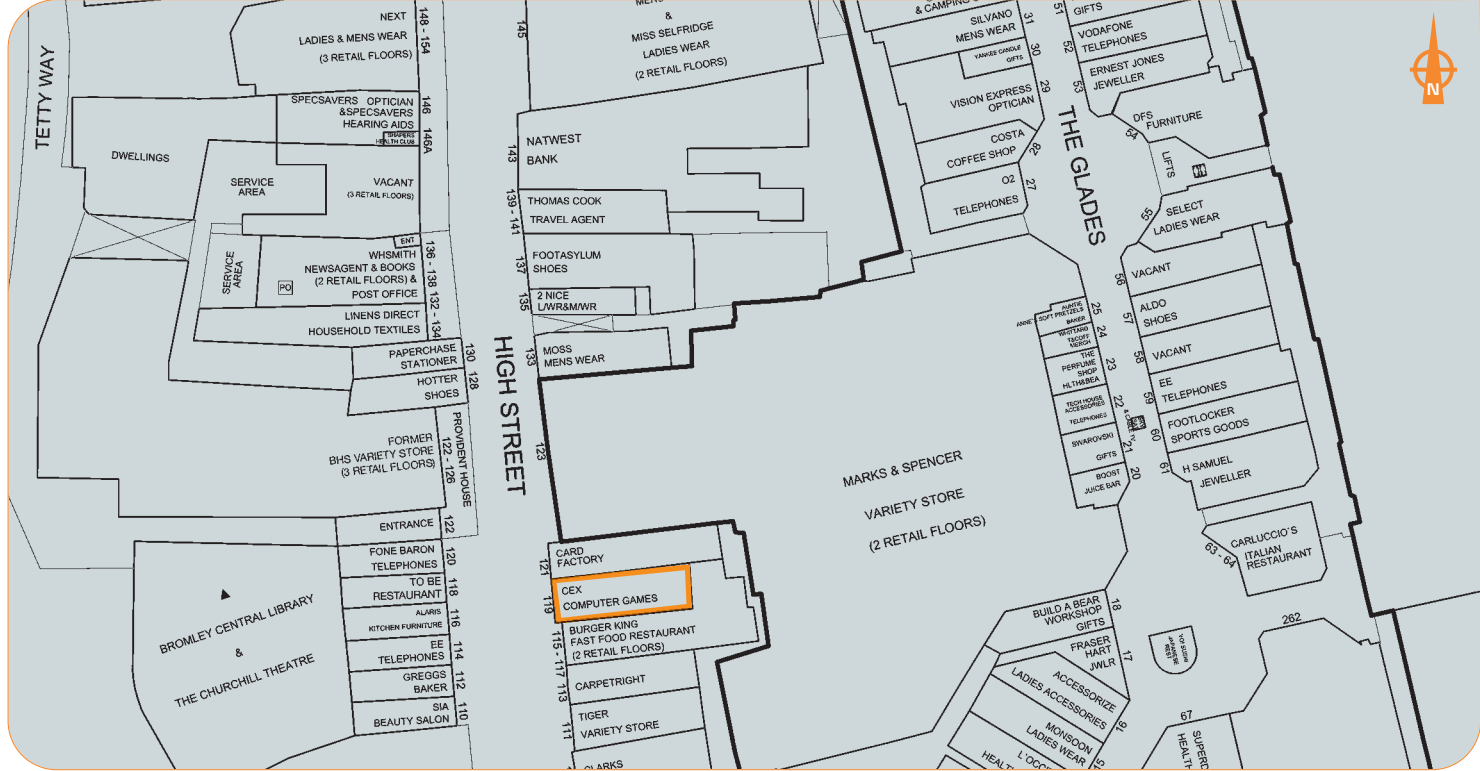

TETTY WAY

HIGH STREET

THE GLADES

MARKS & SPENCER VARIETY STORE (2 RETAIL FLOORS)