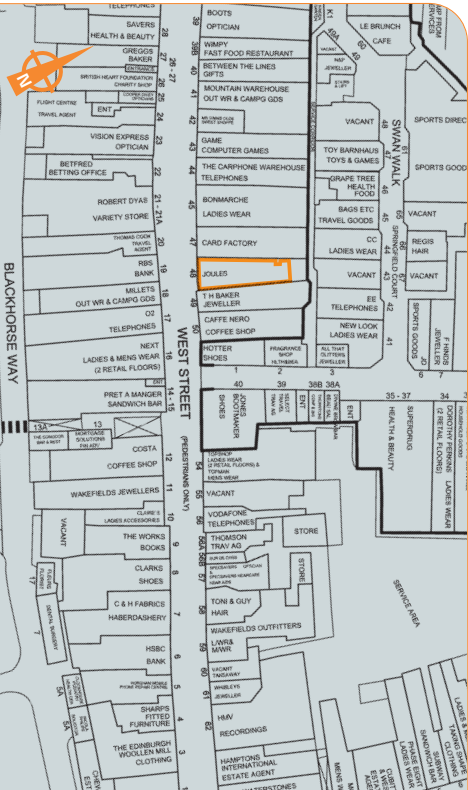

BLACKHORSE WAY

WEST STREET (PEDESTRIANS ONLY)

Copyright and confidentiality Experian, 2013.

©Crown copyright and database rights 2013 Ordnance Survey 100017316.

For identification purposes only.