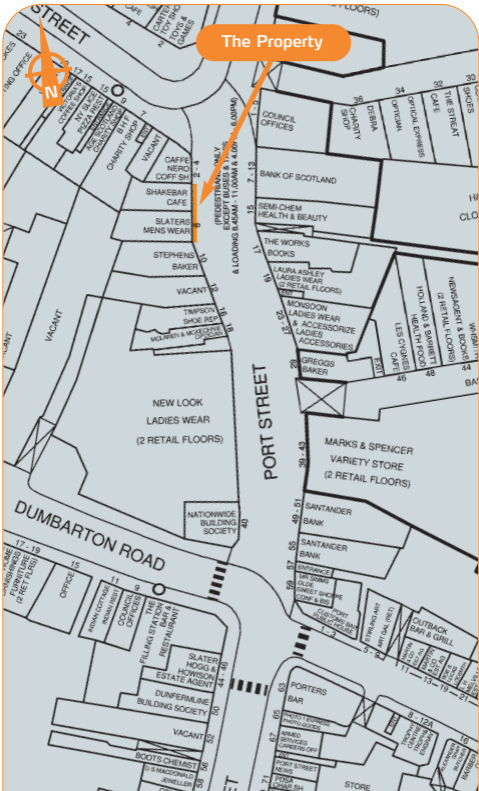

The Property

Extract reproduced from the 1998 Edition of the Goad Plan
Licence No. PU100017316 from Experian Goad, Hatfield, Herts.
For identification purposes only – please see documentation.