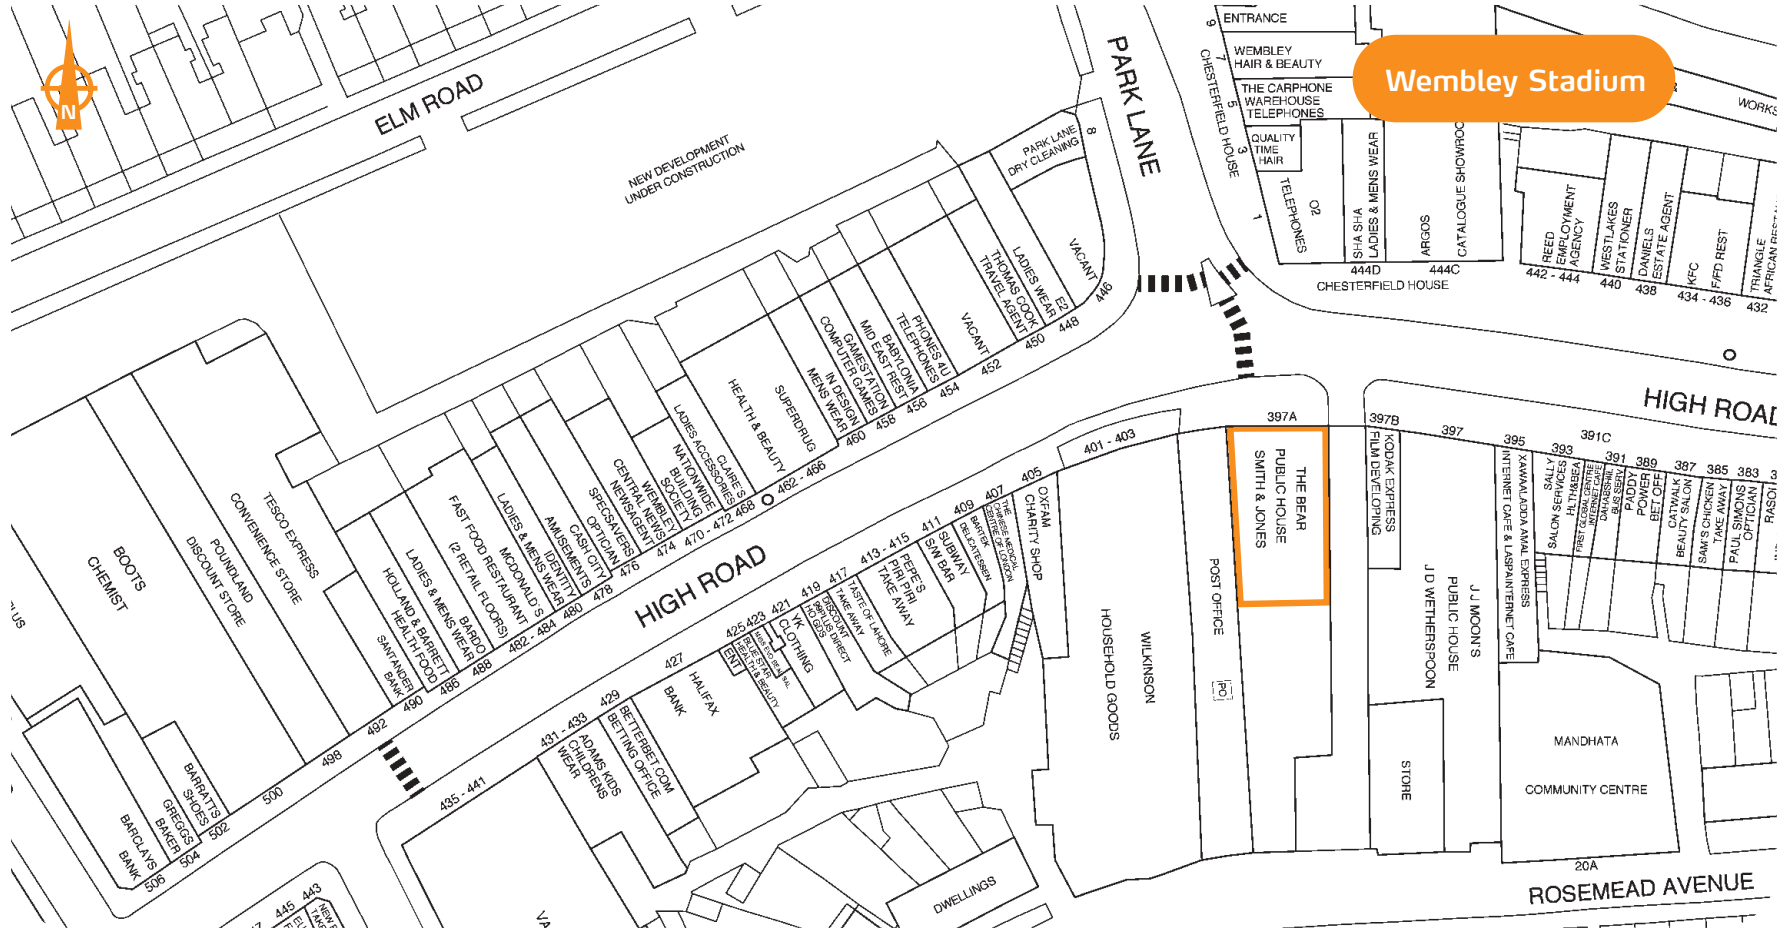

Wembley Stadium

ELM ROAD

PARK LANE

HIGH ROAD

ROSEMEAD AVENUE

NEW DEVELOPMENT UNDER CONSTRUCTION

ENTRANCE

WEMBLEY HAIR & BEAUTY
THE CARPHONE WAREHOUSE
TELEPHONES
QUALITY TIME HAIR
TELEPHONES

SHAH SHAH LADIES & MENS WEAR
ARGOS
CATALOGUE SHOWROOM

REED EMPLOYMENT AGENCY
WESTLAKES STATIONER
DANIELS ESTATE AGENT
KFC
FFD REST
TRIANGLE AFRICAN RESTAURANT

PARK LANE DRY CLEANING
LADIES WEAR
THOMAS COOK TRAVEL AGENT
VACANT

PHONES JU TELEPHONES
BARKY ONIA
MID EAST REST
GAMES STATION
COMPUTER GAMES
IN DESIGN
MENS WEAR
HEALTH & BEAUTY
SUPERDRUG
LADIES ACCESSORIES
CLARE'S
NATIONWIDE BUILDING SOCIETY
CENTRAL NEWS
SPECIALS
CASH ON CITY
NEW WEAR
LADIES & MENS WEAR
AMUSEMENTS
IDENTITY
FAST FOOD RESTAURANT
LADIES & MENS WEAR
HOLLAND & BARRETT
HEALTH FOOD
SANT ANDREW BANK

TESCO EXPRESS
CONVENIENCE STORE
POUNDLAND
DISCOUNT STORE

BOOTS CHEMIST

HIGH ROAD

401 - 403

397A

397B

397

395

393

391

389

387

385

383

THE BEAR PUBLIC HOUSE SMITH & JONES

J.J. MOON'S PUBLIC HOUSE
J.D. WETHERSPOON

KODAK EXPRESS FILM DEVELOPING

MANDHATA
COMMUNITY CENTRE

HOUSEHOLD GOODS
WILKINSON

POST OFFICE

CHARITY SHOP
OXFAM

PREP'S
SUBWAY
SUN BAR
TASTE OF LANCIRE
TAKE AWAY
TAKE AWAY

CLOTHING
KIKI
SWEET STREET

BETTERBEE.COM
BETTING OFFICE
IDAMS KIDS CHILDSPENS WEAR

HALIFAX BANK

BARCLAYS BANK
GREGG'S BAKER
BARCLAYS BANK

445 443

20A