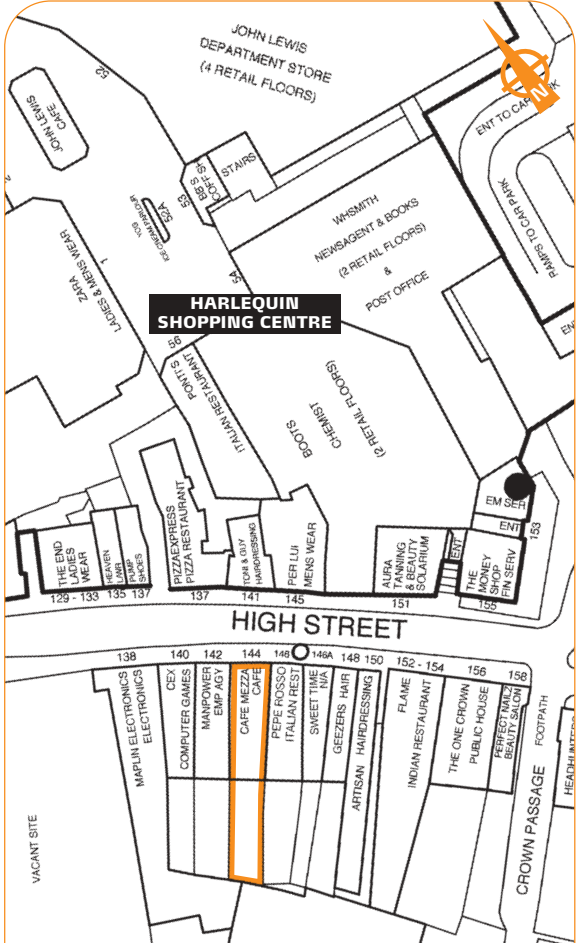

HARLEQUIN SHOPPING CENTRE

Extract reproduced from the 1998 Edition of the Goad Plan Licence No. PU100017316 from Experian Goad, Hatfield, Herts. For identification purposes only – please see documentation.